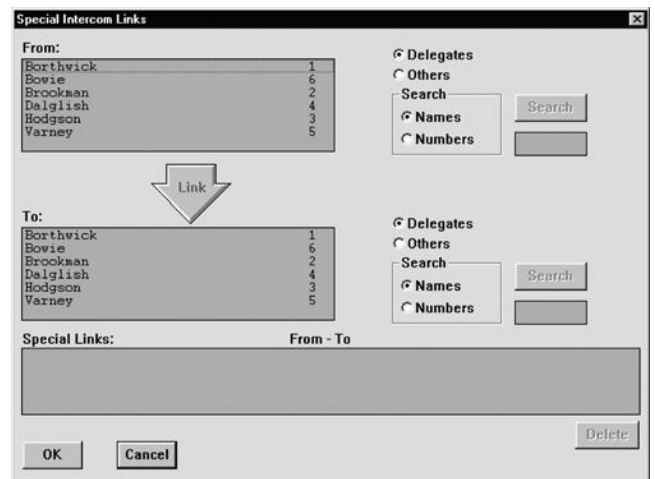

Functions

The Intercom software is used in combination with the Intercom Handset and Cradle. It provides assistance in both the pre-conference creation of an intercom network, and the routing and controlling of intercom calls once the conference is underway. Preparation work includes assigning special intercom links between participants, interpreters or both. Once the conference is taking place, the operator can establish and re-route intercom calls via simple on-screen windows. Each intercom link uses a system channel. The maximum

number of intercom links is 5. If no intercom links are assigned, the intercom stop module will not start.

Note The number of DCN Next Generation audio channels available for intercom purposes is set using the System Installation software LBB 4185/00.

Note Delegate Database LBB 4180/00 is required if delegate names are used.

Note Simultaneous interpretation LBB 4172/00 is required if interpreter names are used.