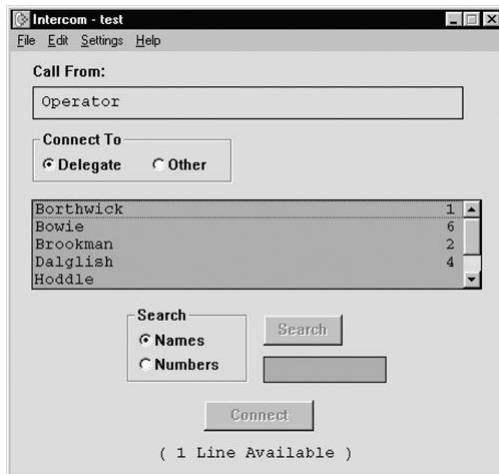

LBB 4173/00 Intercom

- ▶ Enables private, two-way conversations between delegates, chairmen, interpreters and other PC users
- ▶ Search facility to locate delegates
- ▶ Allows up to 23 simultaneous conversations
- ▶ Simple menus for ease of control
- ▶ On-screen help facility